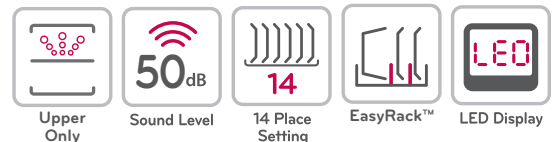

SPECIFICATIONS

- 14 Place Settings
- 5 Cycles
- NeveRust™ Stainless Steel Tub
- Self-Cleaning Filtration System
- BPA-Free Nylon Coated Tines

STYLISH DESIGN

- Semi-Integrated Controls
- Time-Remaining LED Display

INNOVATIONS

- EasyRack™ with Adjustable Color-coded Tines
- One-touch Height Adjustable Upper Rack
- 50 dB LoDecibel™ Quiet Operation
- Slim DirectDrive Motor
- Safety Water Overflow Detector
- 19-Hour Delay Start
- LoDecibel™ Quiet Operation
- SenseClean™ Wash System
- Upper Only Wash Mode
- NSF-Certified Sanitary Rinse
- Hybrid Condensing Drying System

EasyRack™

The newly-enhanced **EasyRack™** system provides outstanding flexibility and convenience, adjusting to just about any load of dishes to insure optimal cleaning performance. Convenient innovations include adjustable tines and unique utensil basket. Easy to adjust on-the-fly, this racking system can shift to handle any challenge your dishes can serve up.